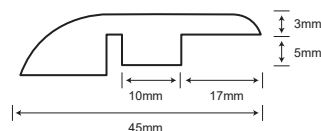

CASCADE LAMINATE

NATURE'S CLASSICS SPECIFICATIONS

Collection	Nature's Classics	Wear Rating	AC3
Construction	Laminate	Emissions	CARB2
Thickness	8mm	Installation	Floating
Size	7.68" x 47.83"	Warranty	15 Year Limited Residential
Gloss	Ultra Matte	Sf/Ctn	30.60
Bevel	Painted Bevel	Sf/Pallet	1,530
Locking System	Uniclic	Sf/Pallet	1,530
IIC	73*	STC	72*

*Ratings are only applicable when product is installed with Dream Walk Premium Underlayment. Sound ratings will vary based on the building's construction.

MOLDING PROFILES

ALL PROFILES ARE 94.5" LONG

T-MOLD