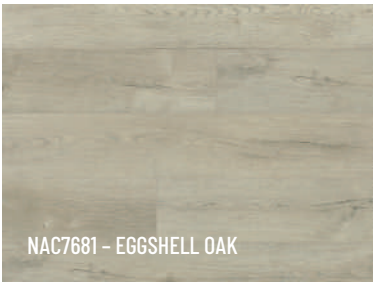

CASCADE LAMINATE

NATURE'S CLASSICS SPECIFICATIONS

Collection	Nature's Classics	Wear Rating	AC3
Construction	Laminate	Emissions	CARB2
Thickness	8mm	Installation	Floating
Size	7.68" x 47.83"	Warranty	15 Year Limited Residential
Gloss	Ultra Matte	Sf/Ctn	30.60
Bevel	Painted Bevel	Sf/Pallet	1,530
Locking System	Uniclic	Sf/Pallet	1,530
IIC	73*	STC	72*