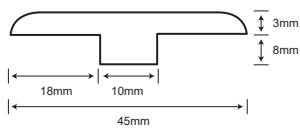

CASCADE LAMINATE

NATURE'S CLASSICS SPECIFICATIONS

Collection	Nature's Classics	Wear Rating	AC3
Construction	Laminate	Emissions	CARB2
Thickness	8mm	Installation	Floating
Size	7.68" x 47.83"	Warranty	15 Year Limited Residential
Gloss	Ultra Matte	Sf/Ctn	30.60
Bevel	Painted Bevel	Sf/Pallet	1,530
Locking System	Uniclic	Sf/Pallet	1,530
IIC	73*	STC	72*

*Ratings are only applicable when product is installed with Dream Walk Premium Underlayment. Sound ratings will vary based on the building's construction.

MOLDING PROFILES

ALL PROFILES ARE 94.5" LONG

T-MOLD