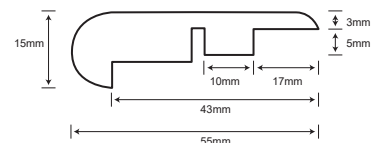

CASCADE LAMINATE

NATURE'S CLASSICS SPECIFICATIONS

Collection	Nature's Classics	Wear Rating	AC3
Construction	Laminate	Emissions	CARB2
Thickness	8mm	Installation	Floating
Size	7.68" x 47.83"	Warranty	15 Year Limited Residential
Gloss	Ultra Matte	Sf/Ctn	30.60
Bevel	Painted Bevel	Sf/Pallet	1,530
Locking System	Uniclic	Sf/Pallet	1,530
IIC	73*	STC	72*

*Ratings are only applicable when product is installed with Dream Walk Premium Underlayment. Sound ratings will vary based on the building's construction.

MOLDING PROFILES

ALL PROFILES ARE 94.5" LONG

T-MOLD

REDUCER

FLUSH STAIR NOSE

OVERLAP STAIR NOSE